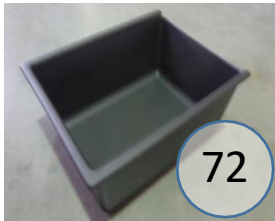

157

215

134

547

217

216

442

72

71

227

426

653

654

131 SECTIONAL
DIMENSIONS
4 PIECE
CONFIGURATION

131 SECTIONAL
DIMENSIONS
4 PIECE
CONFIGURATION

131 Configuration 1
Space Between Units = 3/4" For Connecting Brackets
Unit is 3" Away From Wall