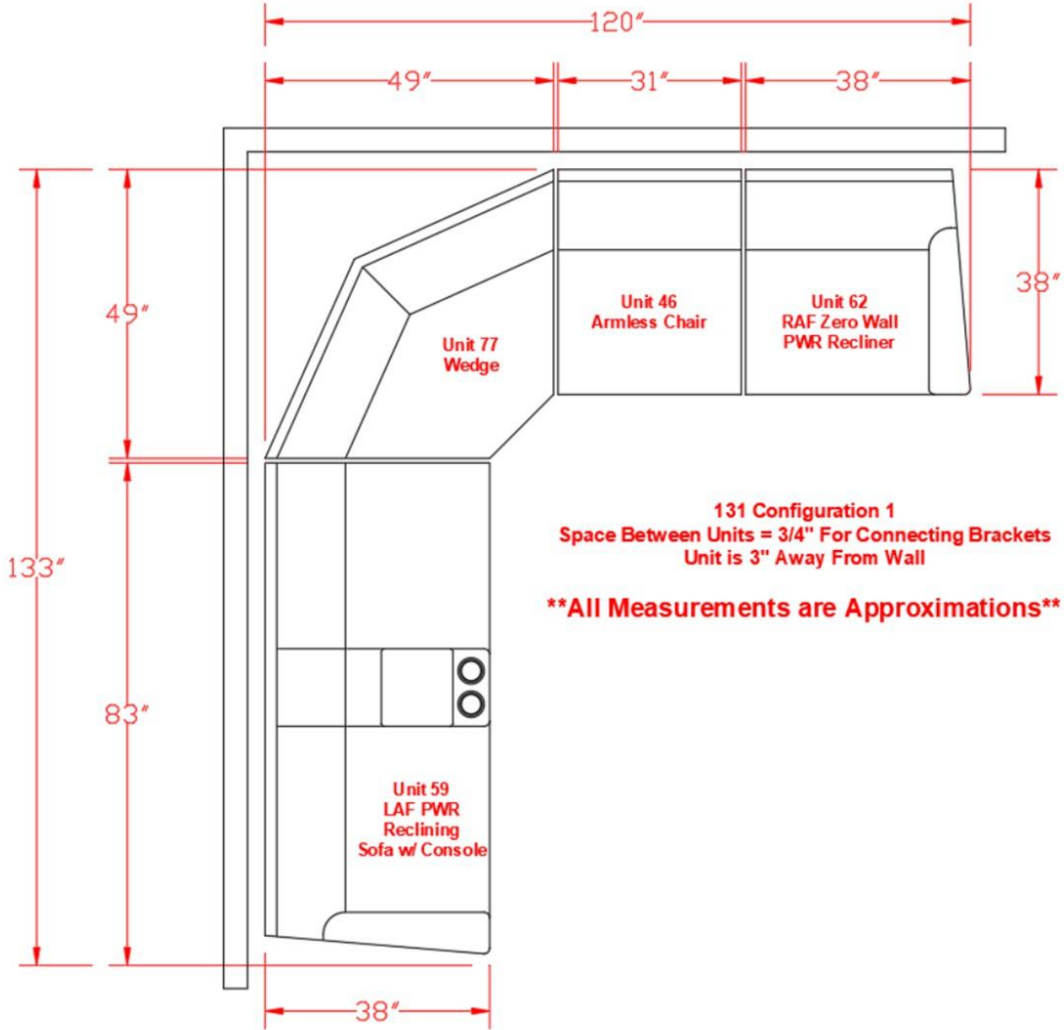

71

227

426

653

654

131 SECTIONAL
DIMENSIONS
4 PIECE
CONFIGURATION

131 SECTIONAL
DIMENSIONS
4 PIECE
CONFIGURATION

131 Configuration 1
Space Between Units = 3/4" For Connecting Brackets
Unit is 3" Away From Wall

****All Measurements are Approximations****