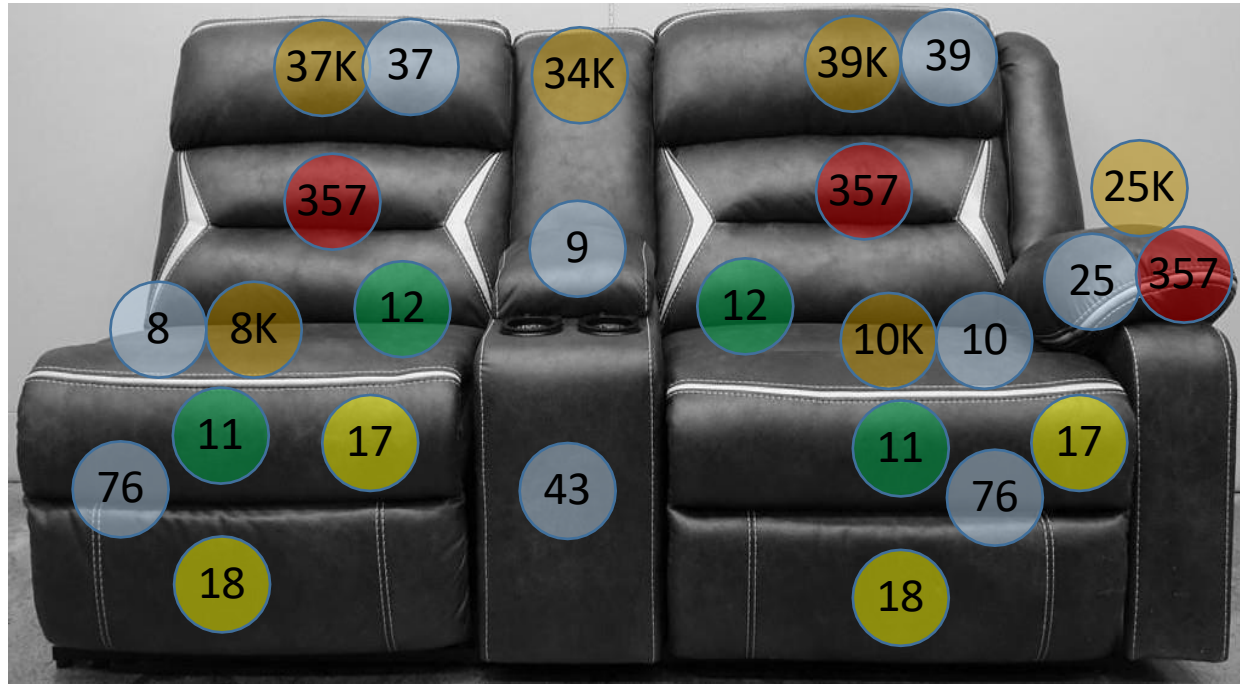

1310473

Call Out	Description
● (Red)	Blown Fiber
● (Yellow)	Cushion Chaise Pad - top Pad
● (Green)	Cushion Foam
● (Orange)	KD Component
● (Blue)	Cover

For more RPs' information, please see the following page.

425

488

108

149

101

145

520

105

157

215

134

547

217

216

442

72

71

227

426

653

654

131 SECTIONAL
DIMENSIONS
4 PIECE
CONFIGURATION

131 SECTIONAL
DIMENSIONS
4 PIECE
CONFIGURATION

131 Configuration 1
Space Between Units = 3/4" For Connecting Brackets
Unit is 3" Away From Wall