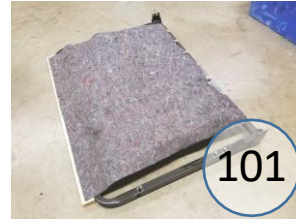

425

488

108

149

101

145

520

105

157

215

134

547

217

216

442

72

71

227

426

653

654