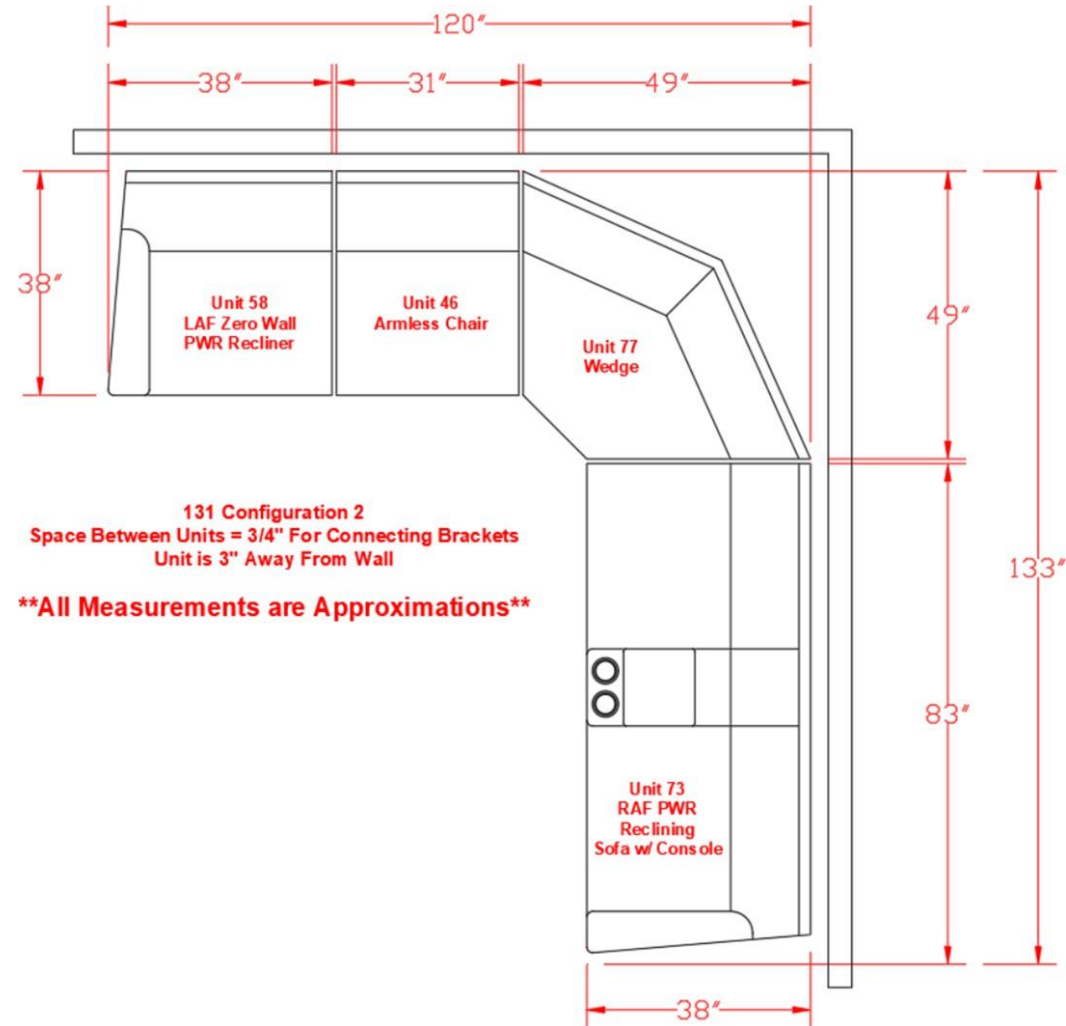

71

227

426

653

654

131 SECTIONAL
DIMENSIONS
4 PIECE
CONFIGURATION

131 SECTIONAL
DIMENSIONS
4 PIECE
CONFIGURATION

131 Configuration 1
Space Between Units = 3/4" For Connecting Brackets
Unit is 3" Away From Wall

****All Measurements are Approximations****